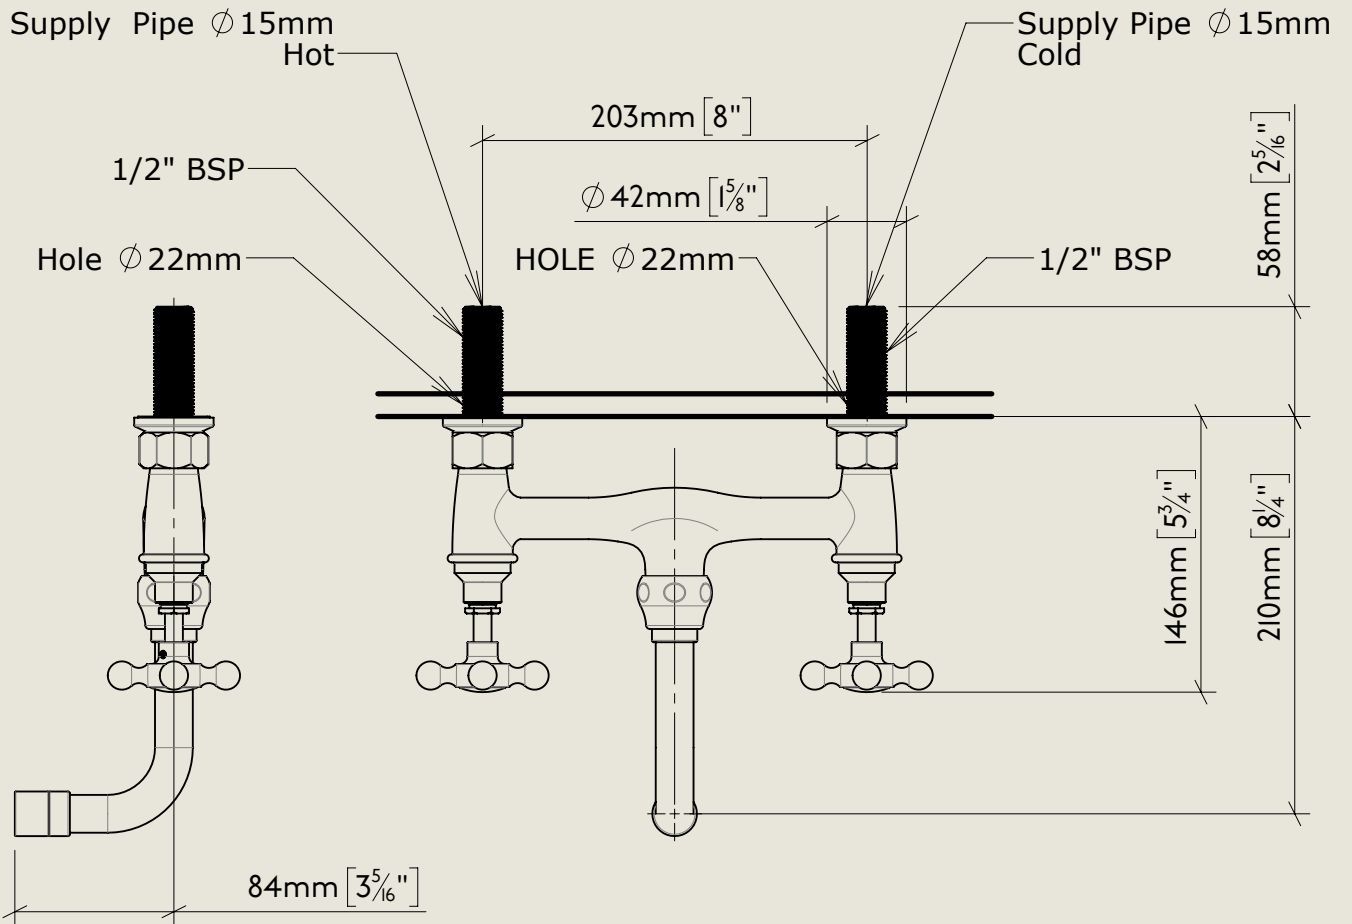

BY APPOINTMENT TO
HER MAJESTY QUEEN ELIZABETH II
MANUFACTURE OF KITCHEN & BATHROOM TAPS & MIXERS
BARBER WILSONS & CO. LTD
LONDON

LONDON

BARBER WILSONS & CO

EST. 1905

American adapters fitted as standard when purchased via BW&Co USA

Model No.	Description	
R2020-1890	Regent 2020, 1890's Style	Complete

BY APPOINTMENT TO
HER MAJESTY QUEEN ELIZABETH II
MANUFACTURE OF KITCHEN & BATHROOM TAPS & MIXERS
BARBER WILSONS & CO. LTD
LONDON

LONDON BARBER WILSONS & CO EST. 1905

American adapters fitted as standard when purchased via BW&Co USA

Model No.	Description	
R2020-1890	Regent 2020, 1890's Style	Fitting