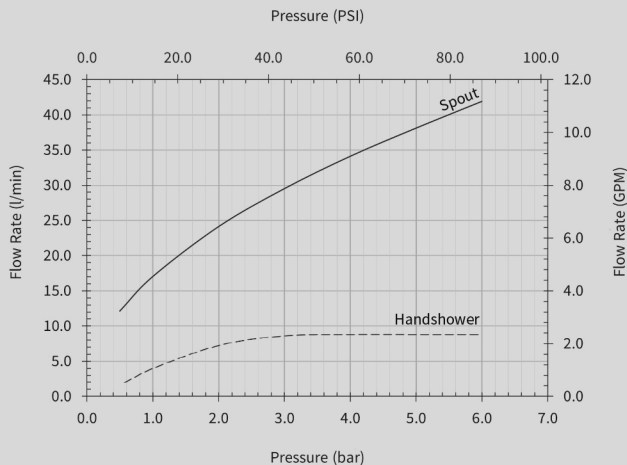

## Flow Rate

## Product Description

- Kit comprising of: 1 x D502 (Handshower), 1 x C301 (Valve), 1 x I303 (Spout), 3 x H002 (Handle)
- Swappable Handle Accents
- Separate 1/4 turn hot and cold controls with 1/2 turn diverter
- Supplied with 1500mm Flexible Shower Hose
- Requiring 4 x 35mm diameter holes in wall
- Recommended spacing: 100mm (centre-to-centre)
- Maximum counter thickness: 35mm
- Ensure balanced feed pressures between 1-5 bar