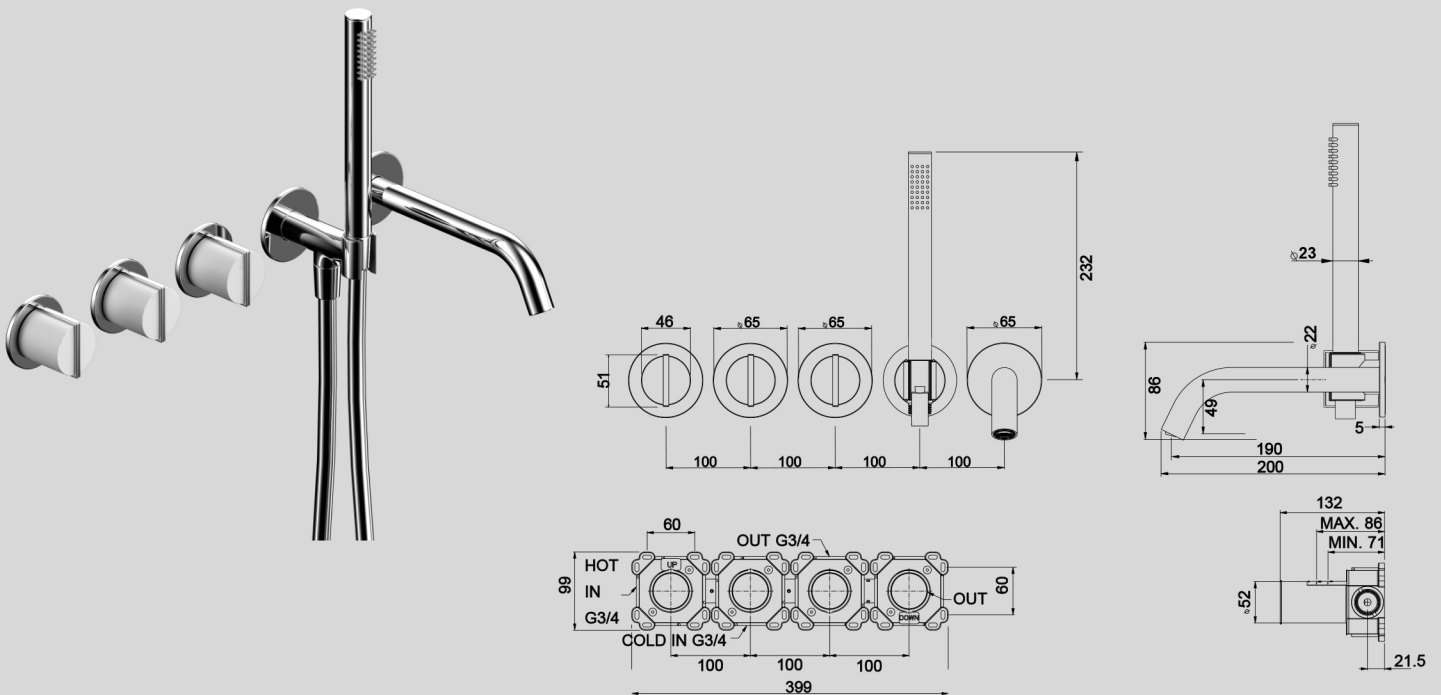

# Bath Kit 05

Wall Mounted 5 Hole Set with Handshower and Spout | M305

## Flow Rate

## Product Description

- Kit comprising of: 1 x D502 (Handshower), 1 x C301 (Valve), 1 x I303 (Spout), 3 x H002 (Handle)
- Swappable Handle Accents
- Separate 1/4 turn hot and cold controls with 1/2 turn diverter
- Supplied with 1500mm Flexible Shower Hose
- Requiring 4 x 35mm diameter holes in wall
- Recommended spacing: 100mm (centre-to-centre)
- Maximum counter thickness: 35mm
- Ensure balanced feed pressures between 1-5 bar