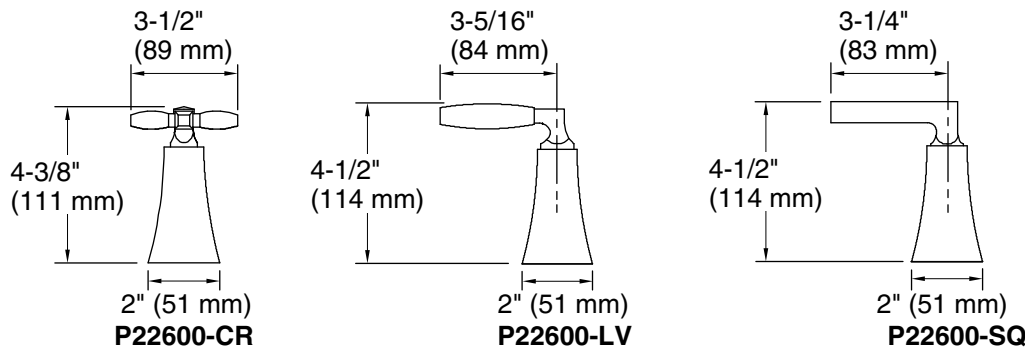

FEATURES

- Solid brass construction for durability and reliability
- Two-handle, widespread lavatory faucet for 8" (203 mm) - 16" (406 mm) centers
- Option of three handle styles
- Quarter-turn washerless ceramic disc valves
- 1.2 gal/min (4.5 l/min) maximum flow rate
- Meets CalGreen requirements for bathroom sink faucets
- Complements the Original collection

CODES/STANDARDS APPLICABLE

Specified model meets or exceeds the following:

- ADA (lever handle only)
- ASME A112.18.1/CSA B125.1
- AB1953 and Bill # S.0152
- NSF 61
- EPA WaterSense®

Handle Options

SPECIFIED MODEL