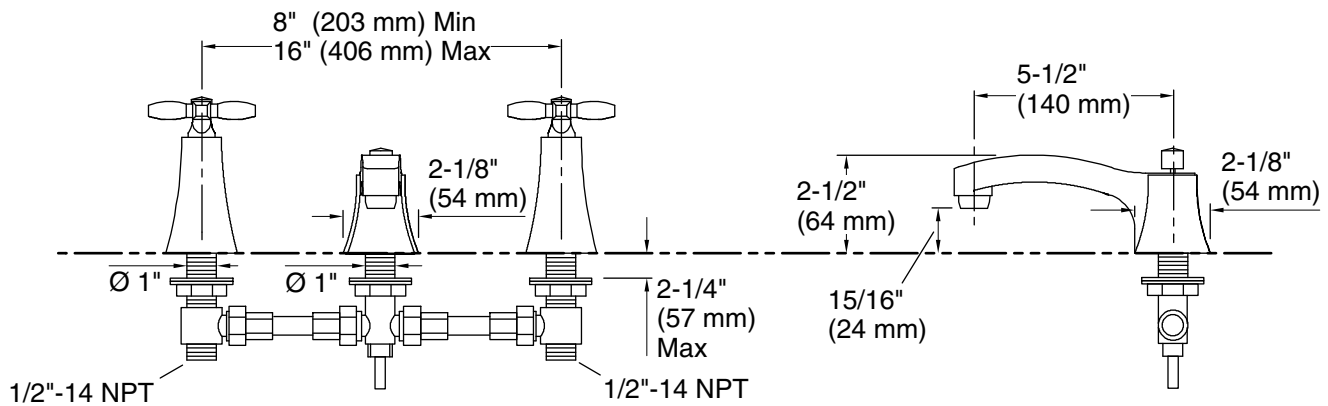

FEATURES

- Solid brass construction for durability and reliability
- Two-handle, widespread lavatory faucet for 8" (203 mm) - 16" (406 mm) centers
- Option of three handle styles
- Quarter-turn washerless ceramic disc valves
- 1.2 gal/min (4.5 l/min) maximum flow rate
- Meets CalGreen requirements for bathroom sink faucets
- Complements the Original collection

CODES/STANDARDS APPLICABLE

Specified model meets or exceeds the following:

- ADA (lever handle only)
- ASME A112.18.1/CSA B125.1
- AB1953 and Bill # S.0152
- NSF 61
- EPA WaterSense®

Handle Options

SPECIFIED MODEL