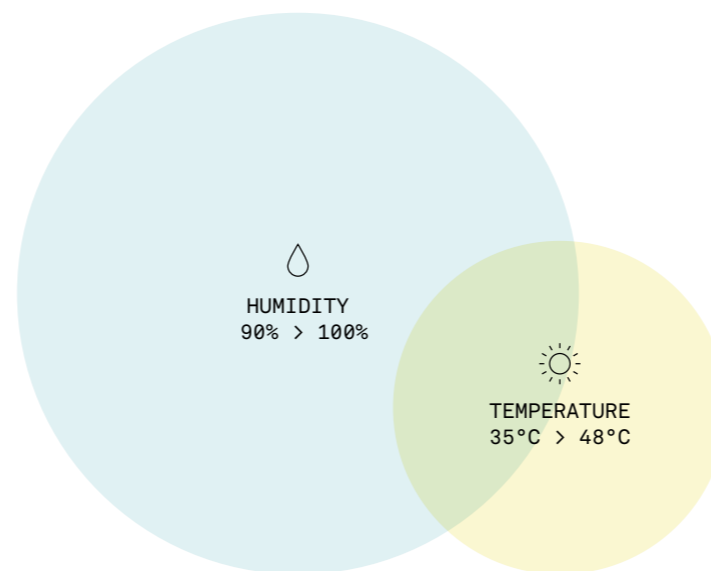

NATURAL
HAMMAM