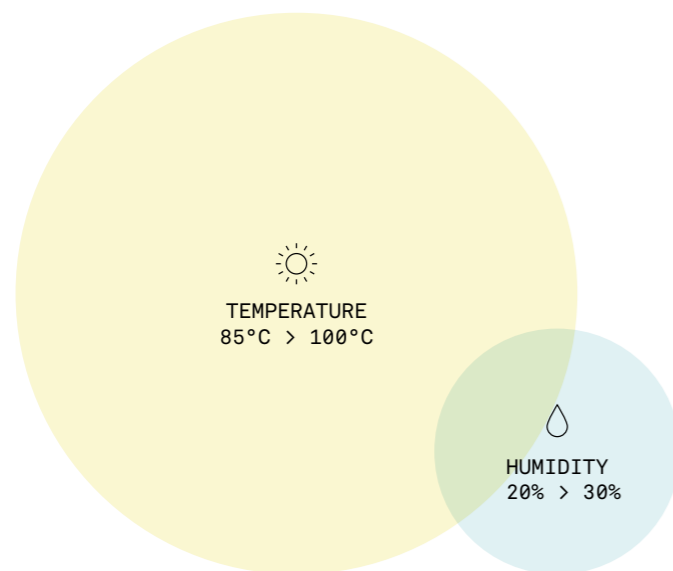

In the Natural series the lateral frosted glazed panel is designed to enhance the brightness of the environment: the effect of the chromotherapy present in the Hammam is particularly charming and relaxing.