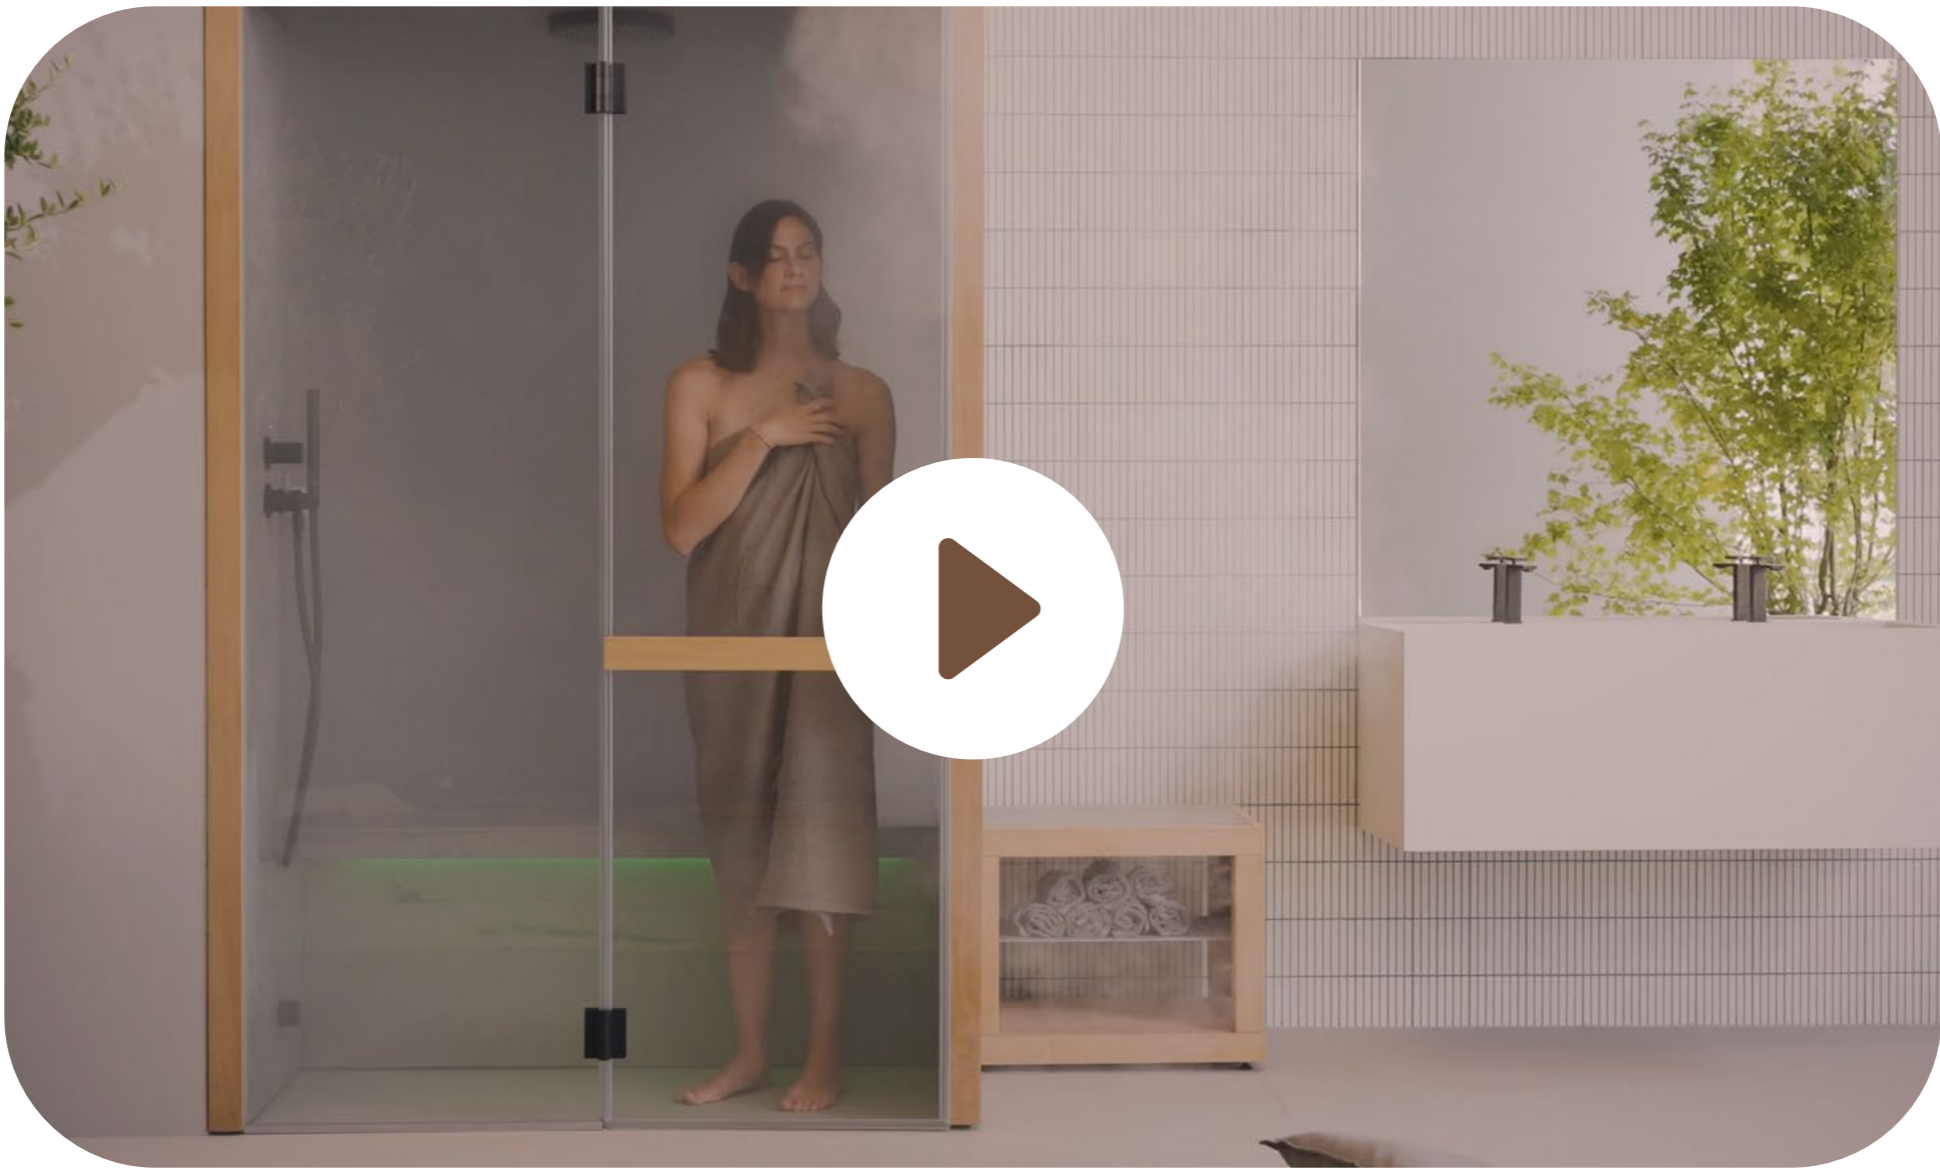

effe

PERFECT WELLNESS
WWW.EFFE.IT

NATURAL COLLECTION — EXPERIENCE