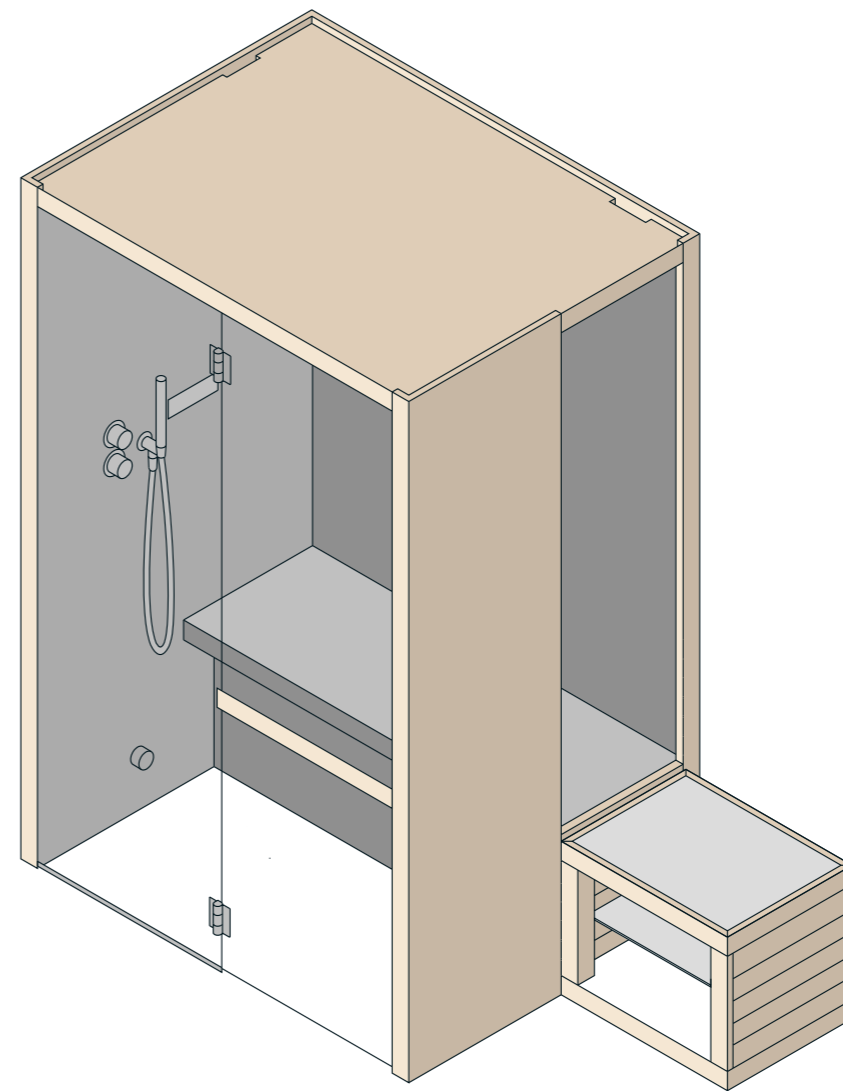

p. 28

NATURAL HAMMAM

DIMENSIONS

140 x 105 x H 214 CM

MATERIALS

INTERIOR:

SLIMTECH GRES PORCELAIN TILES

EXTERIOR:

HEAT-TREATED ASPEN

COMPACT SIZE
AND UNIQUE DESIGN:
NATURAL H, SET UP WITH
HANDHELD SPRAY
AND SHOWER HEAD,
IS THE IDEAL SOLUTION
FOR YOUR BATHROOM
OR PRIVATE SPA.

NATURAL ENHANCES
THE INTIMATE AND PERSONAL
CONCEPTION OF WELLNESS,
CREATING AN IMMERSIVE
SENSORY EXPERIENCE WHICH
INVOLVES SMELL, TOUCH,
LIGHT AND COLOUR.