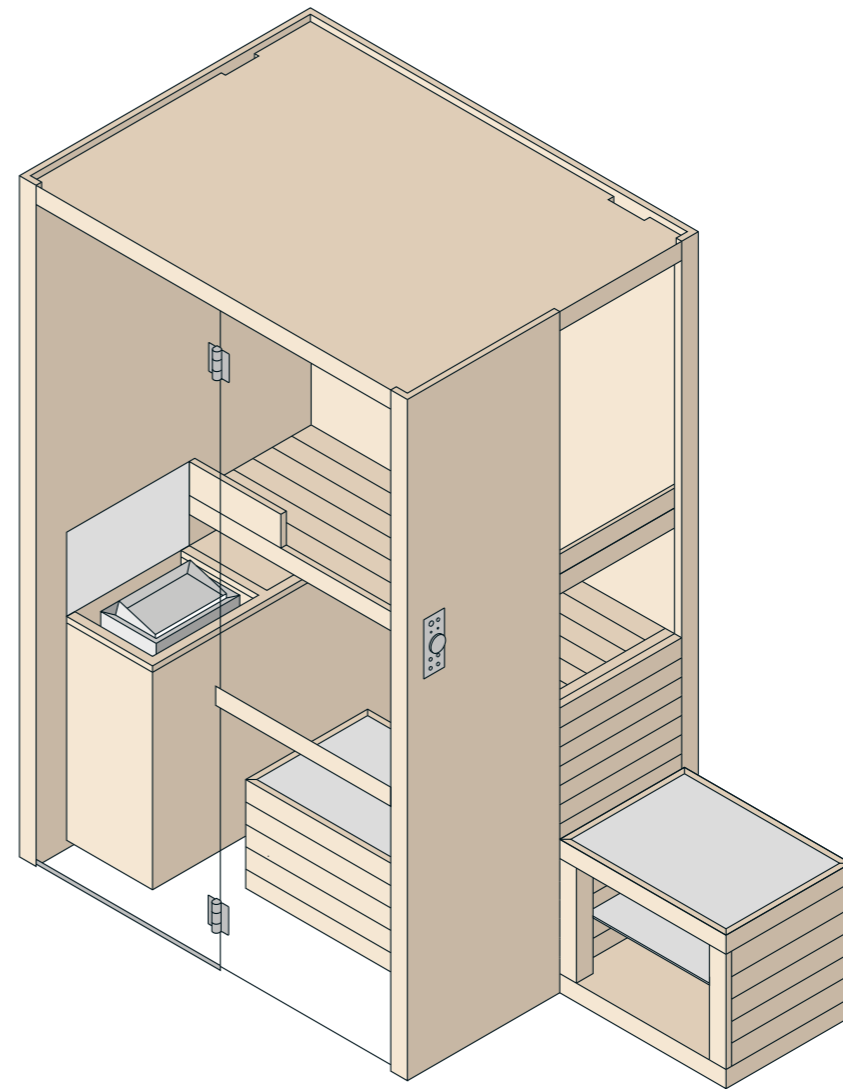

NATURAL SAUNA

DIMENSIONS

140 x 105 x H 214 CM

MATERIALS

INTERIOR AND EXTERIOR:
HEAT-TREATED ASPEN
FINISHES:
GRES PORCELAIN TILES

NATURAL S IS DESIGNED
TO PROVIDE MAXIMUM
COMFORT IN A COMPACT
SIZE: THE PERFECT
COMPLEMENT FOR SMALL
SPAS AND APARTMENTS.