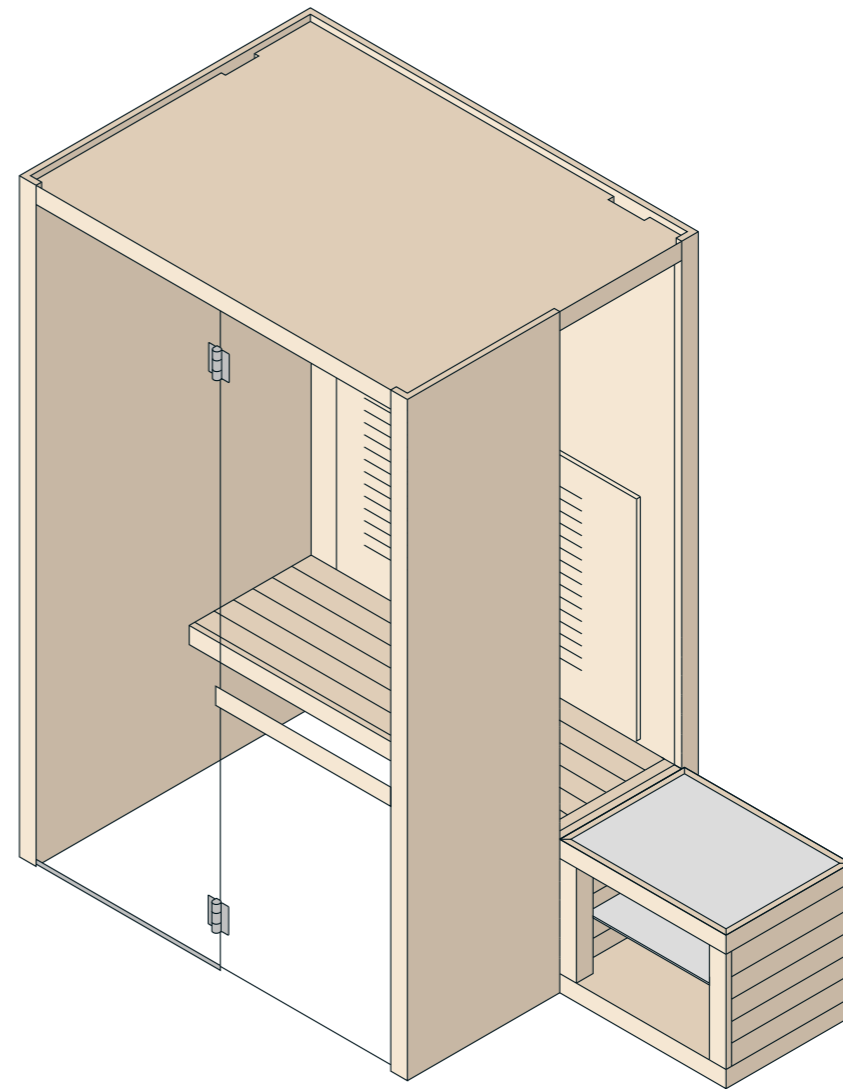

NATURAL SAUNA

DIMENSIONS

140 x 105 x H 214 CM

MATERIALS

INTERIOR AND EXTERIOR:
HEAT-TREATED ASPEN
FINISHES:
GRES PORCELAIN TILES

NATURAL S IS DESIGNED
TO PROVIDE MAXIMUM
COMFORT IN A COMPACT
SIZE: THE PERFECT
COMPLEMENT FOR SMALL
SPAS AND APARTMENTS.

NATURAL INFRARED

DIMENSIONS

140 x 105 x H 214 CM

MATERIALS

INTERIOR AND EXTERIOR:
HEAT-TREATED ASPEN

FINISHES:
SLIMTECH GRES PORCELAIN TILES

THANKS TO THE IMMEDIATE
EFFECTS OF INFRARED
THERAPY, NATURAL IR IS
IDEAL FOR SPORTSPEOPLE
AT AMATEUR OR
PROFESSIONAL LEVEL.