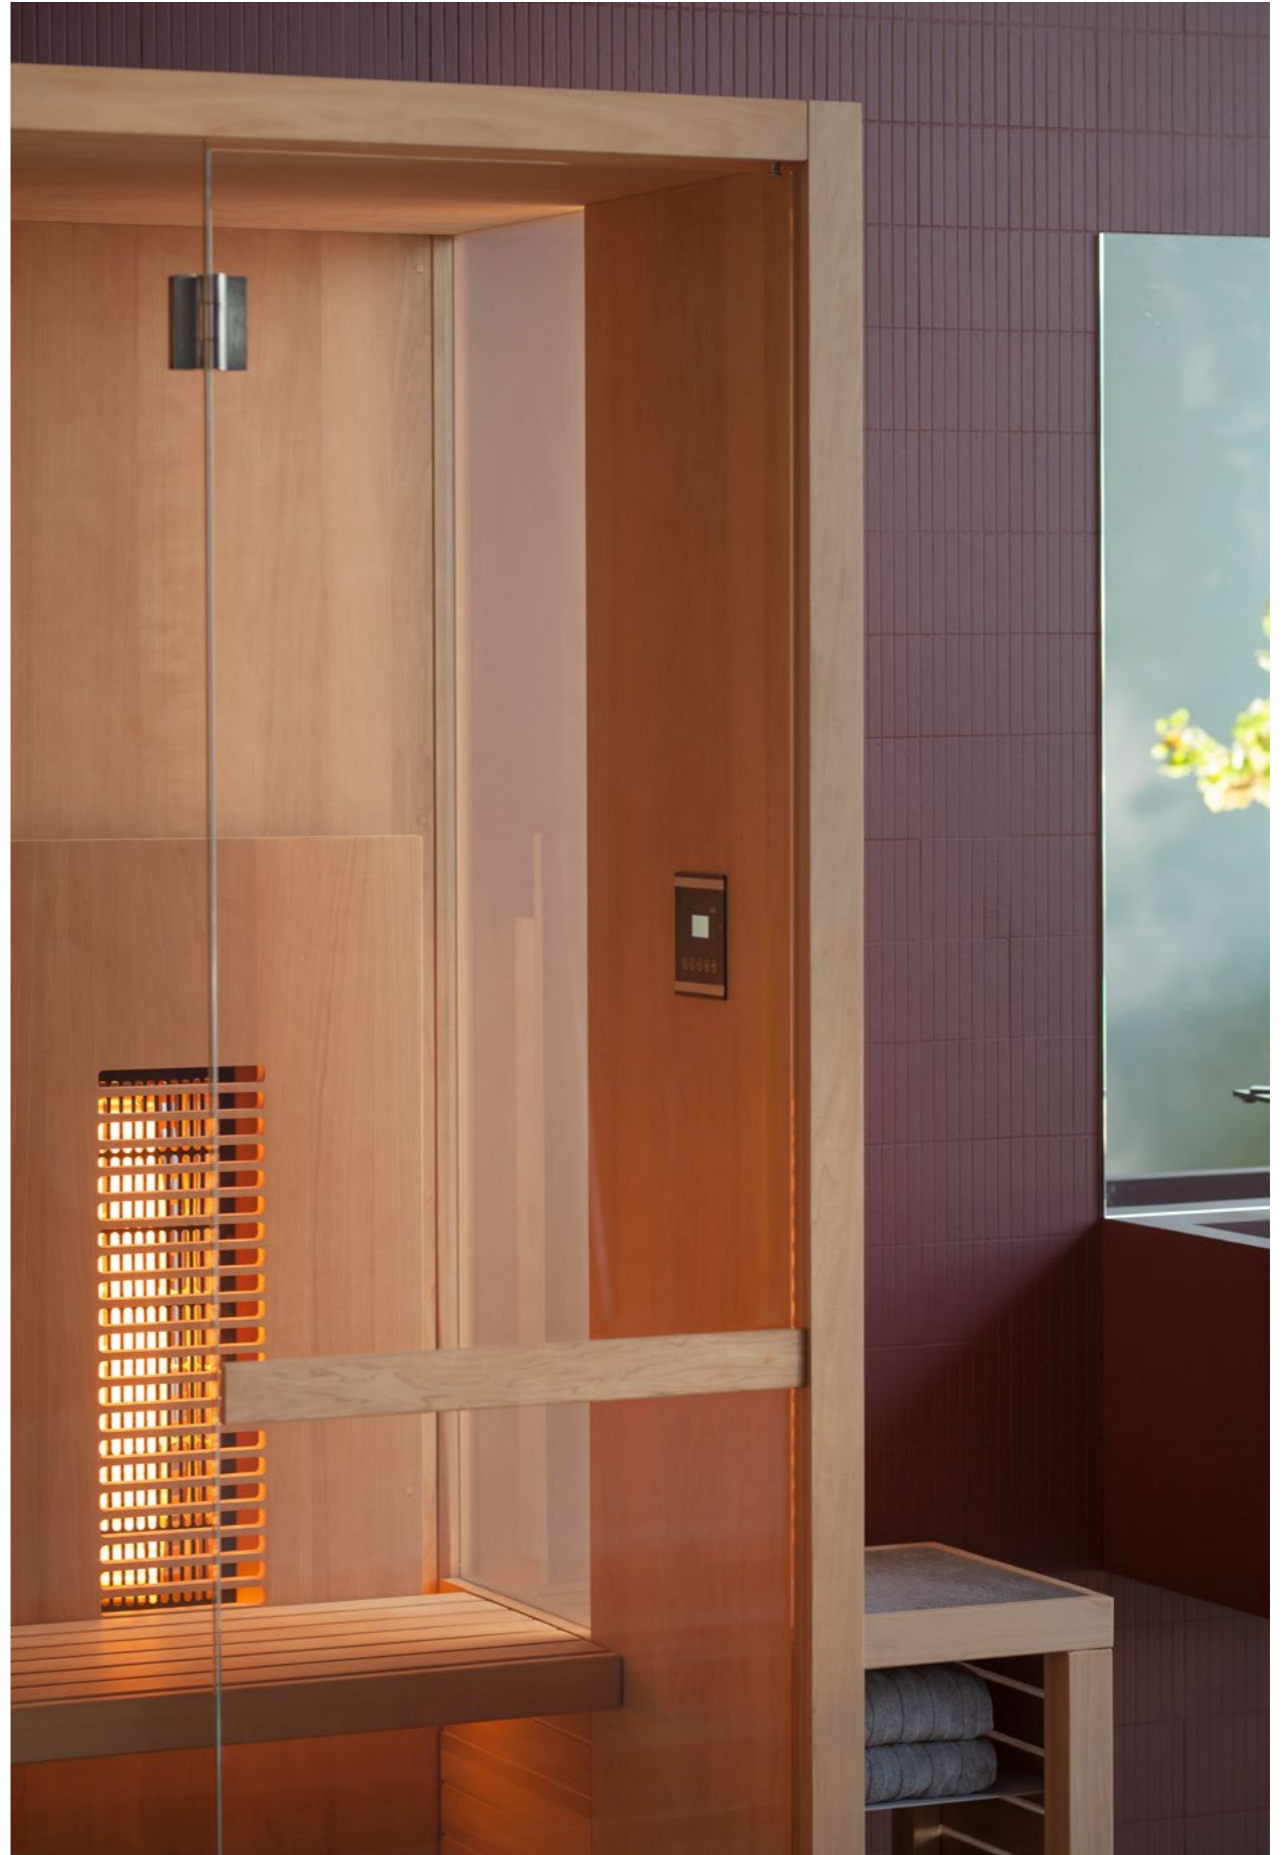

The enclosure of the 3 models is coordinated, with large glazed panels and an external structure made from high-quality wood: Natural is particularly suited to integrating with the home living zone or elegant private spas.

In the Natural series the lateral frosted glazed panel is designed to enhance the brightness of the environment: the effect of the chromotherapy present in the Hammam is particularly charming and relaxing.

THE FRAGRANCE OF HEAT-TREATED
WOOD, THE LARGE GLAZED SURFACE,
THE HEALING POWER OF HEAT:
NATURAL S IS A JOURNEY
TO REDISCOVER THE SENSES AND
YOUR PERSONAL WELLNESS.

NATURAL S IS THE ARRIVAL POINT OF A PROJECT WHICH SKILFULLY COMBINES EFFE QUALITY AND DESIGN IN A PRODUCT OF COMPACT SIZE ABLE TO COMPLETE LIVING ENVIRONMENTS OR BATHROOMS.

NATURAL INFRARED

DIMENSIONS

140 x 105 x H 214 CM

MATERIALS

INTERIOR AND EXTERIOR:
HEAT-TREATED ASPEN

FINISHES:
SLIMTECH GRES PORCELAIN TILES

THANKS TO THE IMMEDIATE
EFFECTS OF INFRARED
THERAPY, NATURAL IR IS
IDEAL FOR SPORTSPEOPLE
AT AMATEUR OR
PROFESSIONAL LEVEL.