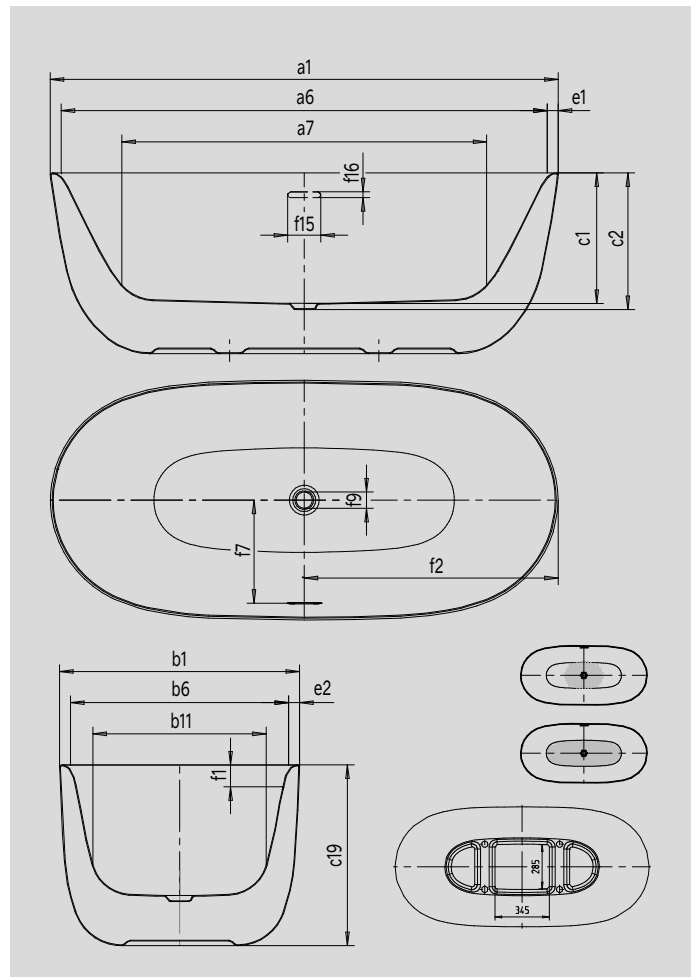

MEISTERSTÜCK OYO DUO

- An unprecedented Egg Shape design made of sustainable steel enamel by means of the highest German engineering skills
- a graceful design sculpture that integrates harmoniously into the bathroom space, flowing and almost seeming to float
- inspired by Japanese porcelain design: the double-walled product impresses with its minimal organic lines and elegant functionality
- the inner shape offers maximum lying comfort, even for two people, with two identical backrests and a central waste
- available in numerous colours of the Coordinated Colours Collection
- Installation information: The free space under the bathtub enables installation without a screed recess for lowering the waste fitting

Similar illustration

Model		1050-4034
External length	a_1	1630 mm
Internal length (top)	a_6	1560 mm
Internal length (bottom)	a_7	1171 mm
External width	b_1	770 mm
Internal width (top)	b_6	700 mm
Internal width (bottom)	b_{11}	556 mm
Depth inside	c_1	419 mm
Depth incl. waste hole	c_2	439 mm
Height of bath	c_{19}	580 mm
Width of rim (foot end; long side)	$e_1; e_2$	35; 35 mm
Distance top edge to centre of overflow hole	f_1	70 mm
Distance bath edge to centre of waste hole	f_2	815 mm
Distance centre of waste hole to centre of overflow hole	f_7	331 mm
Diameter of waste hole	f_9	Ø 52 mm
Width of overflow hole	f_{15}	108 mm
Height of overflow hole	f_{16}	19 mm
Net weight		95 kg
Water volume		148 l
Anti-slip		478 x 332 mm
Full anti-slip		915 x 332 mm