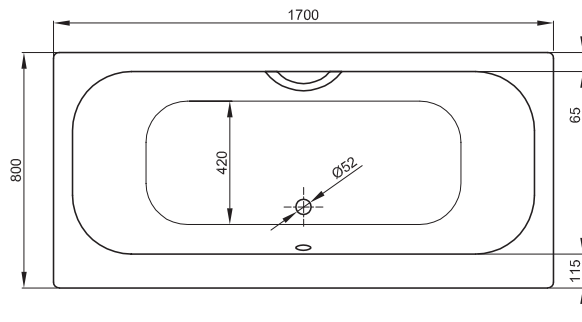

size 170 x 75 cm

size: 170 x 80 cm, asymmetrical rim